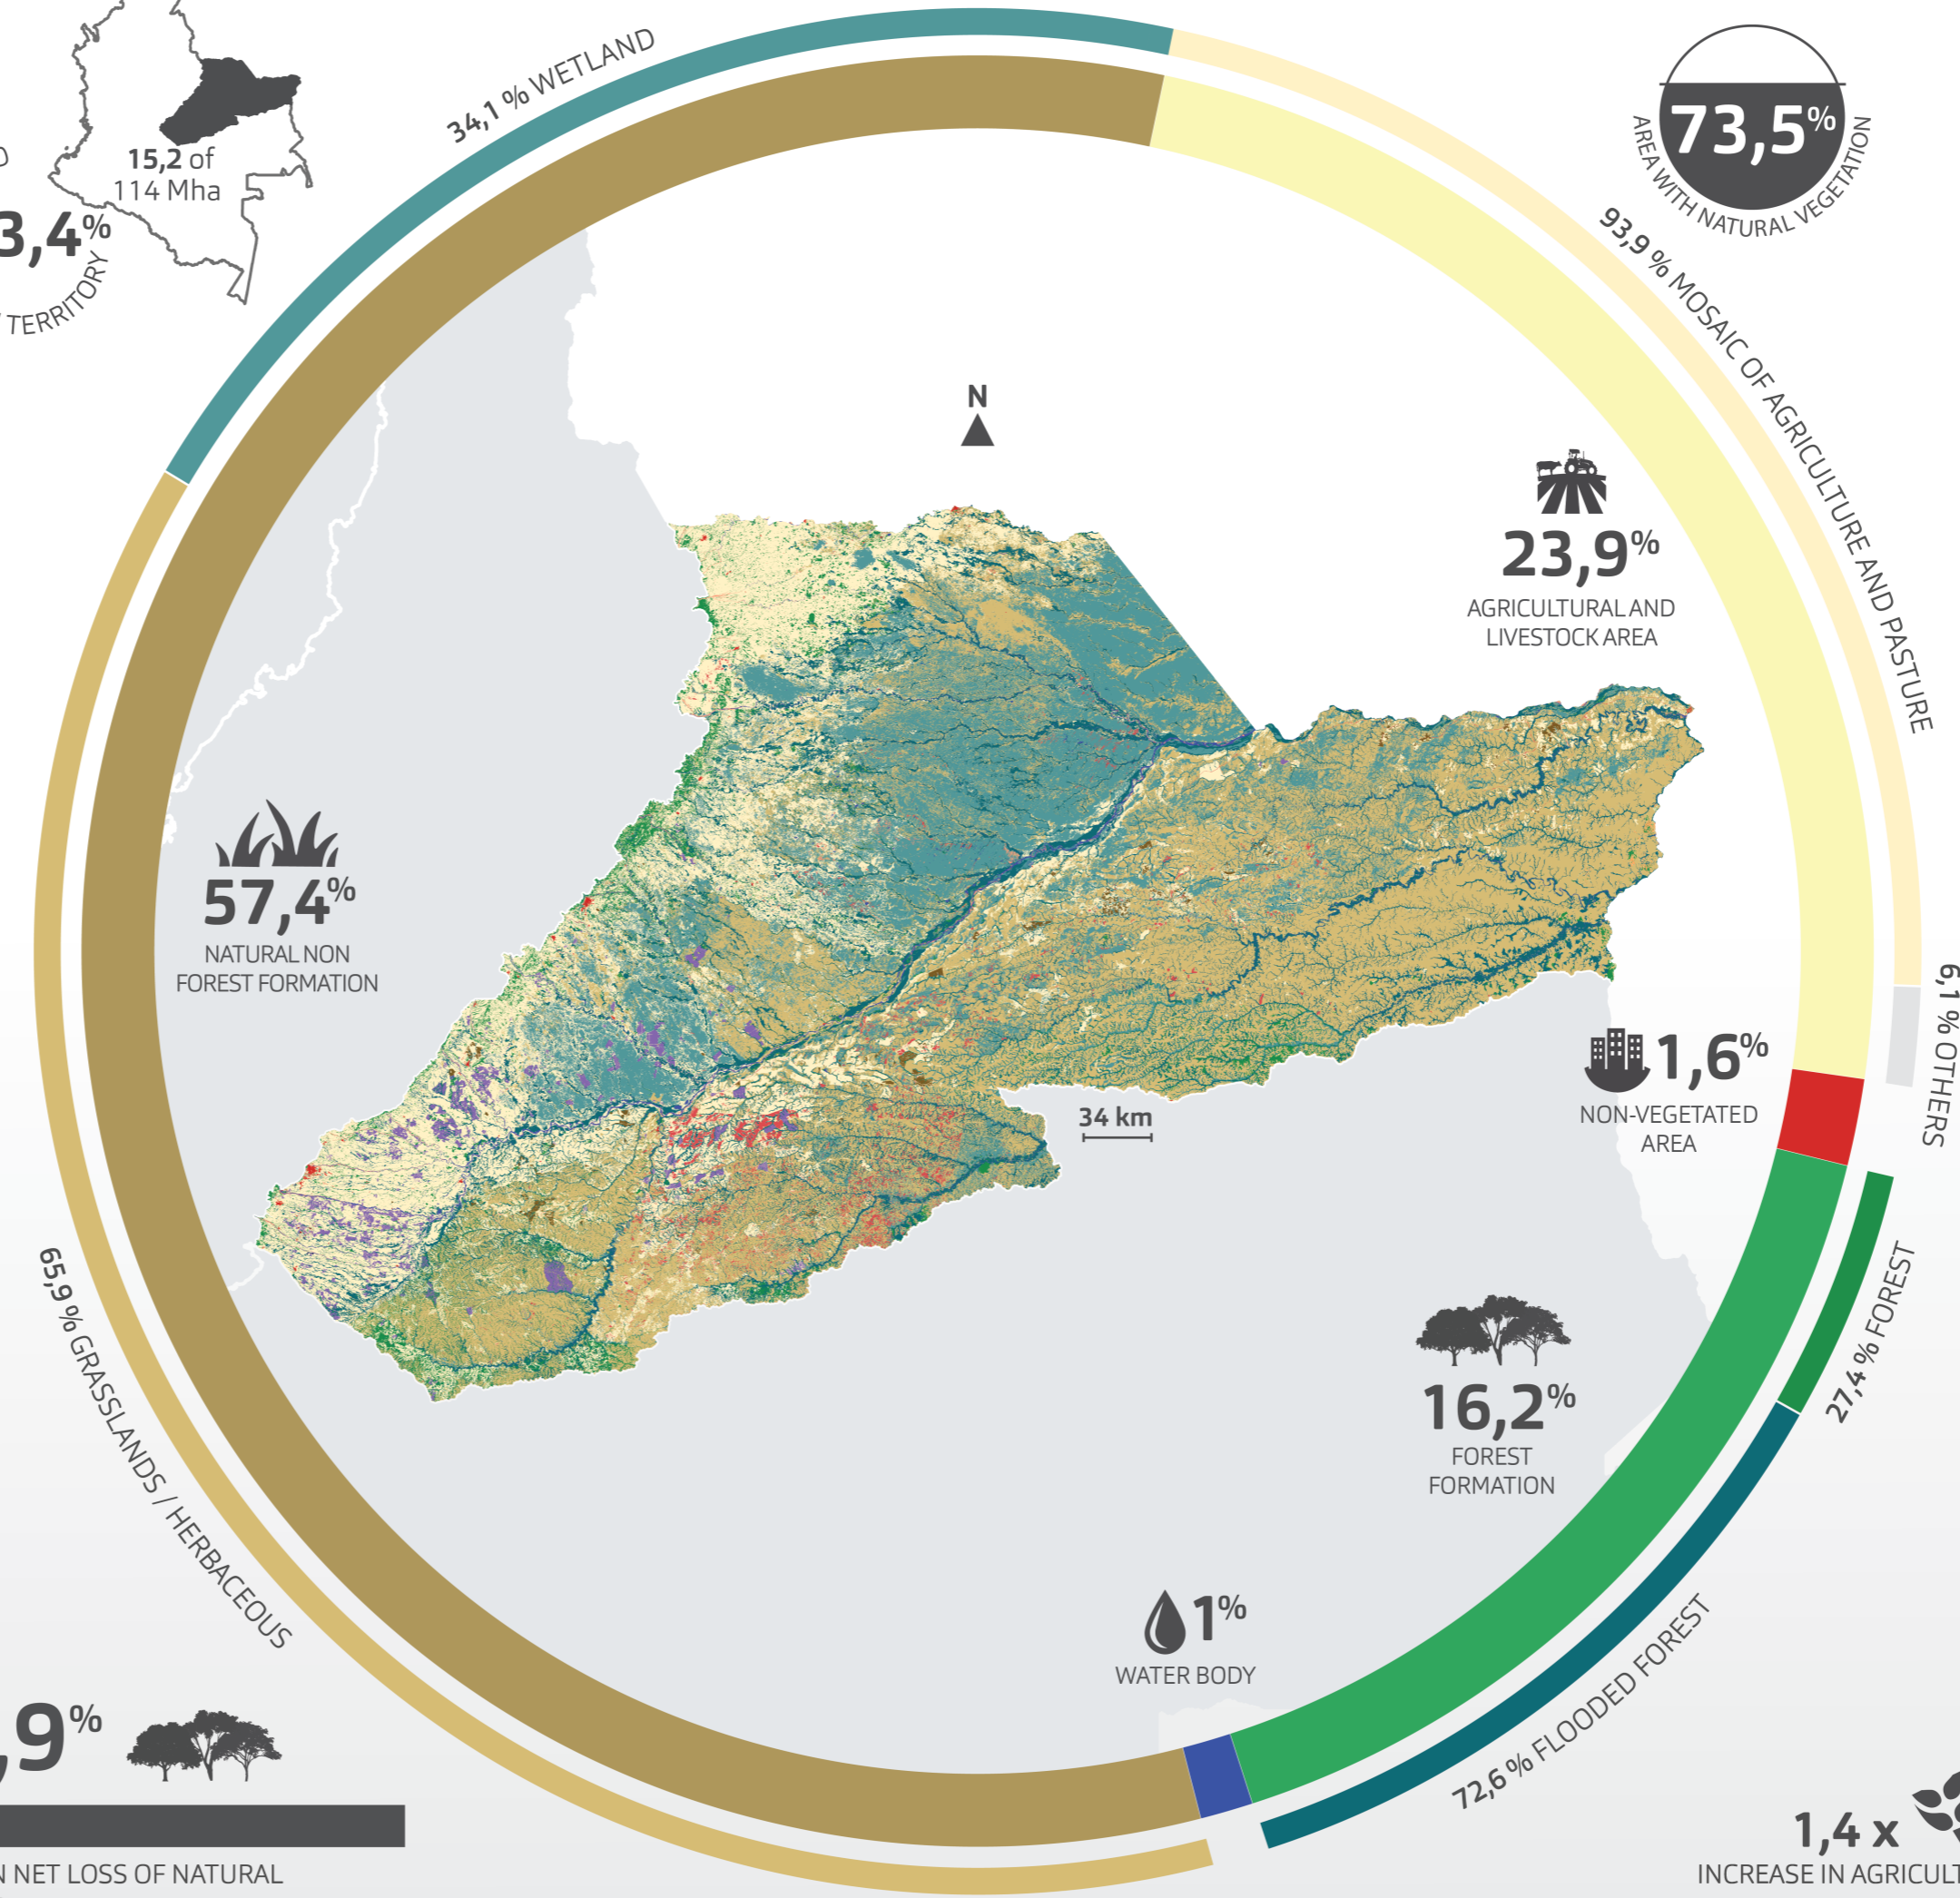

Orinoquia

Annual land cover and land use dynamics (1985-2022)

10,9%

1,4 MHA IN NET LOSS OF NATURAL VEGETATION BETWEEN 1985 AND 2022

Net Loss: Indicates the balance between loss/deforestation and gain/regeneration over the period

SOURCE: MapBiomas Colombia Collection 1.0 - The MapBiomas Colombia project is an initiative of the Gaia Amazonas Foundation and the MapBiomas Network, providing annual land cover and use maps from 1985 to 2022.