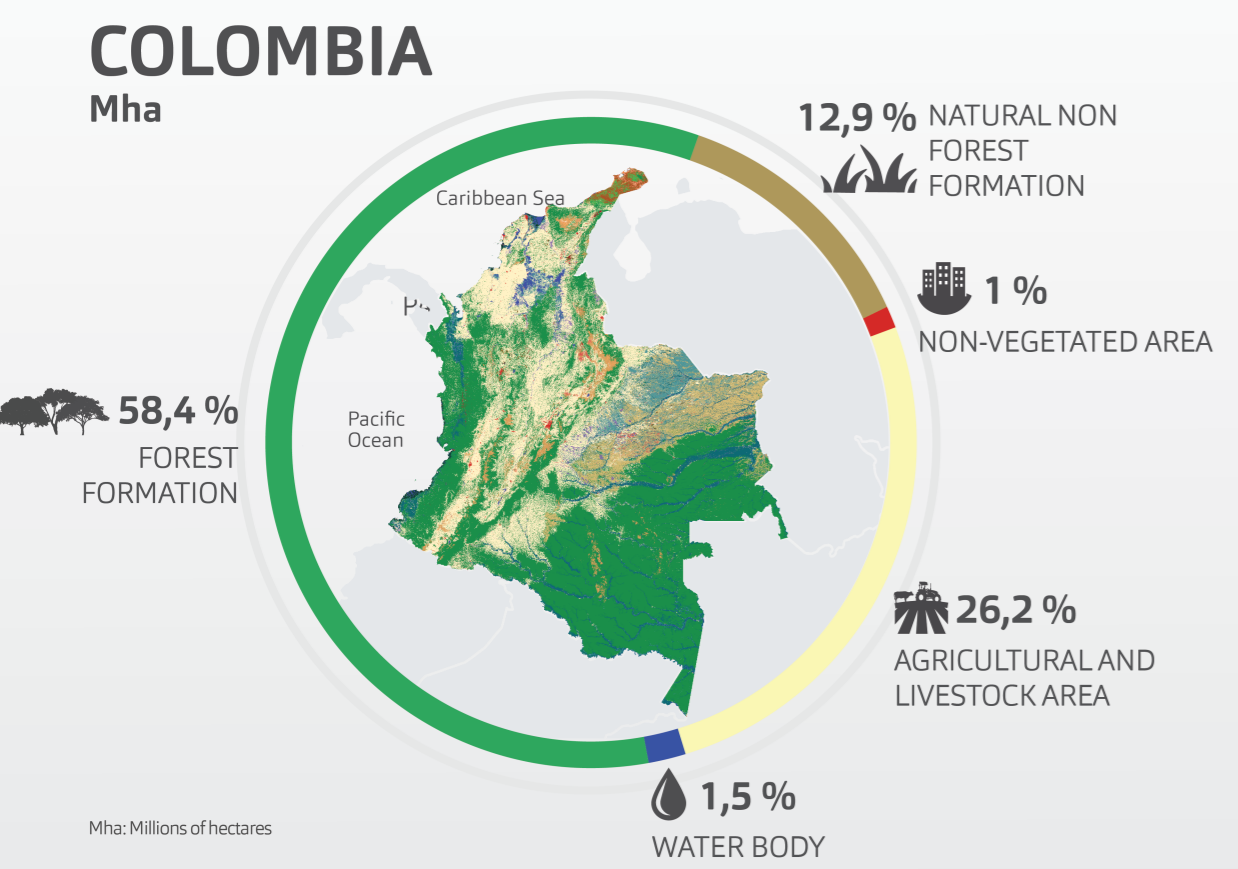

Orinoquia

Annual land cover and land use dynamics (1985-2022)

10,9%

1,4 MHA IN NET LOSS OF NATURAL VEGETATION BETWEEN 1985 AND 2022

Net Loss: Indicates the balance between loss/deforestation and gain/regeneration over the period

SOURCE: MapBiomas Colombia Collection 1.0 - The MapBiomas Colombia project is an initiative of the Gaia Amazonas Foundation and the MapBiomas Network, providing annual land cover and use maps from 1985 to 2022.