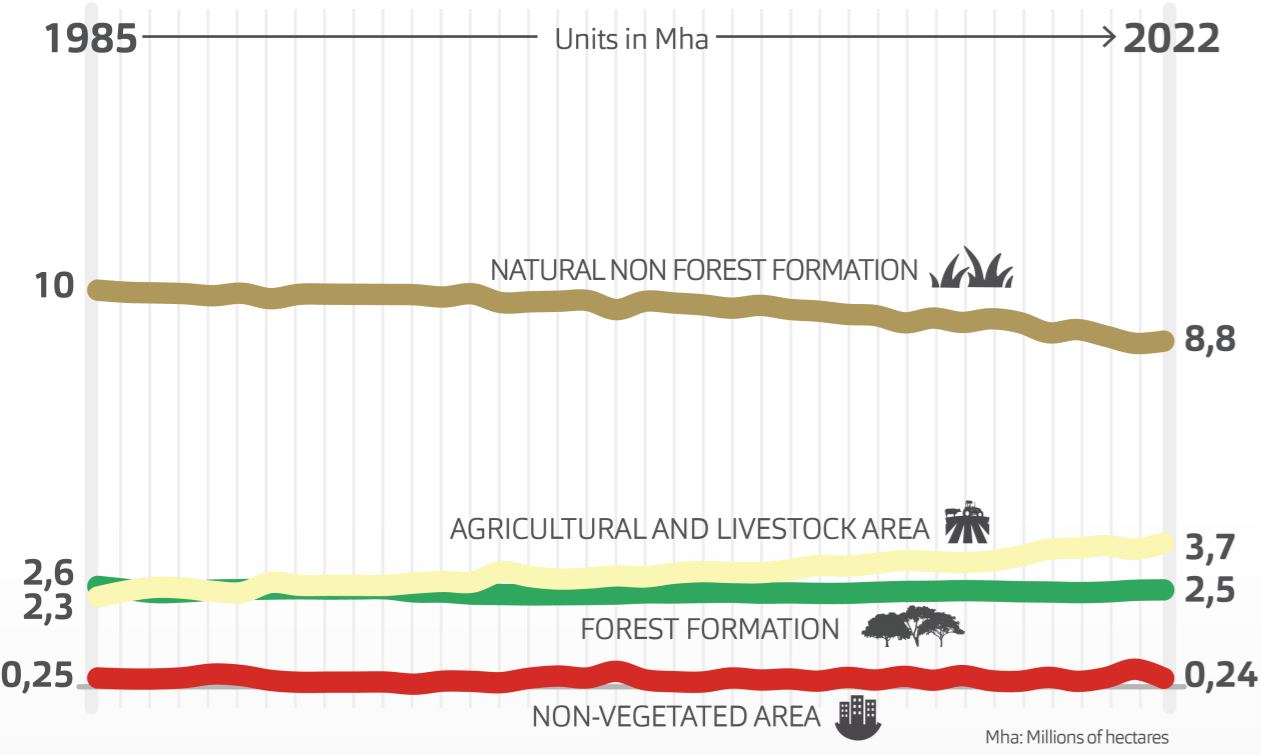

Orinoquia

Annual land cover and land use dynamics (1985-2022)

10,9%

1,4 MHA IN NET LOSS OF NATURAL VEGETATION BETWEEN 1985 AND 2022

Net Loss: Indicates the balance between loss/deforestation and gain/regeneration over the period

SOURCE: MapBiomas Colombia Collection 1.0 - The MapBiomas Colombia project is an initiative of the Gaia Amazonas Foundation and the MapBiomas Network, providing annual land cover and use maps from 1985 to 2022.