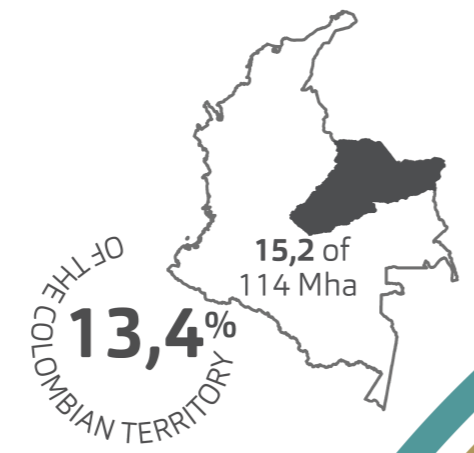

Orinoquia

Annual land cover and land use dynamics (1985-2022)

10,9%

1,4 MHA IN NET LOSS OF NATURAL VEGETATION BETWEEN 1985 AND 2022

Net Loss: Indicates the balance between loss/deforestation and gain/regeneration over the period

SOURCE: MapBiomas Colombia Collection 1.0 - The MapBiomas Colombia project is an initiative of the Gaia Amazonas Foundation and the MapBiomas Network, providing annual land cover and use maps from 1985 to 2022.