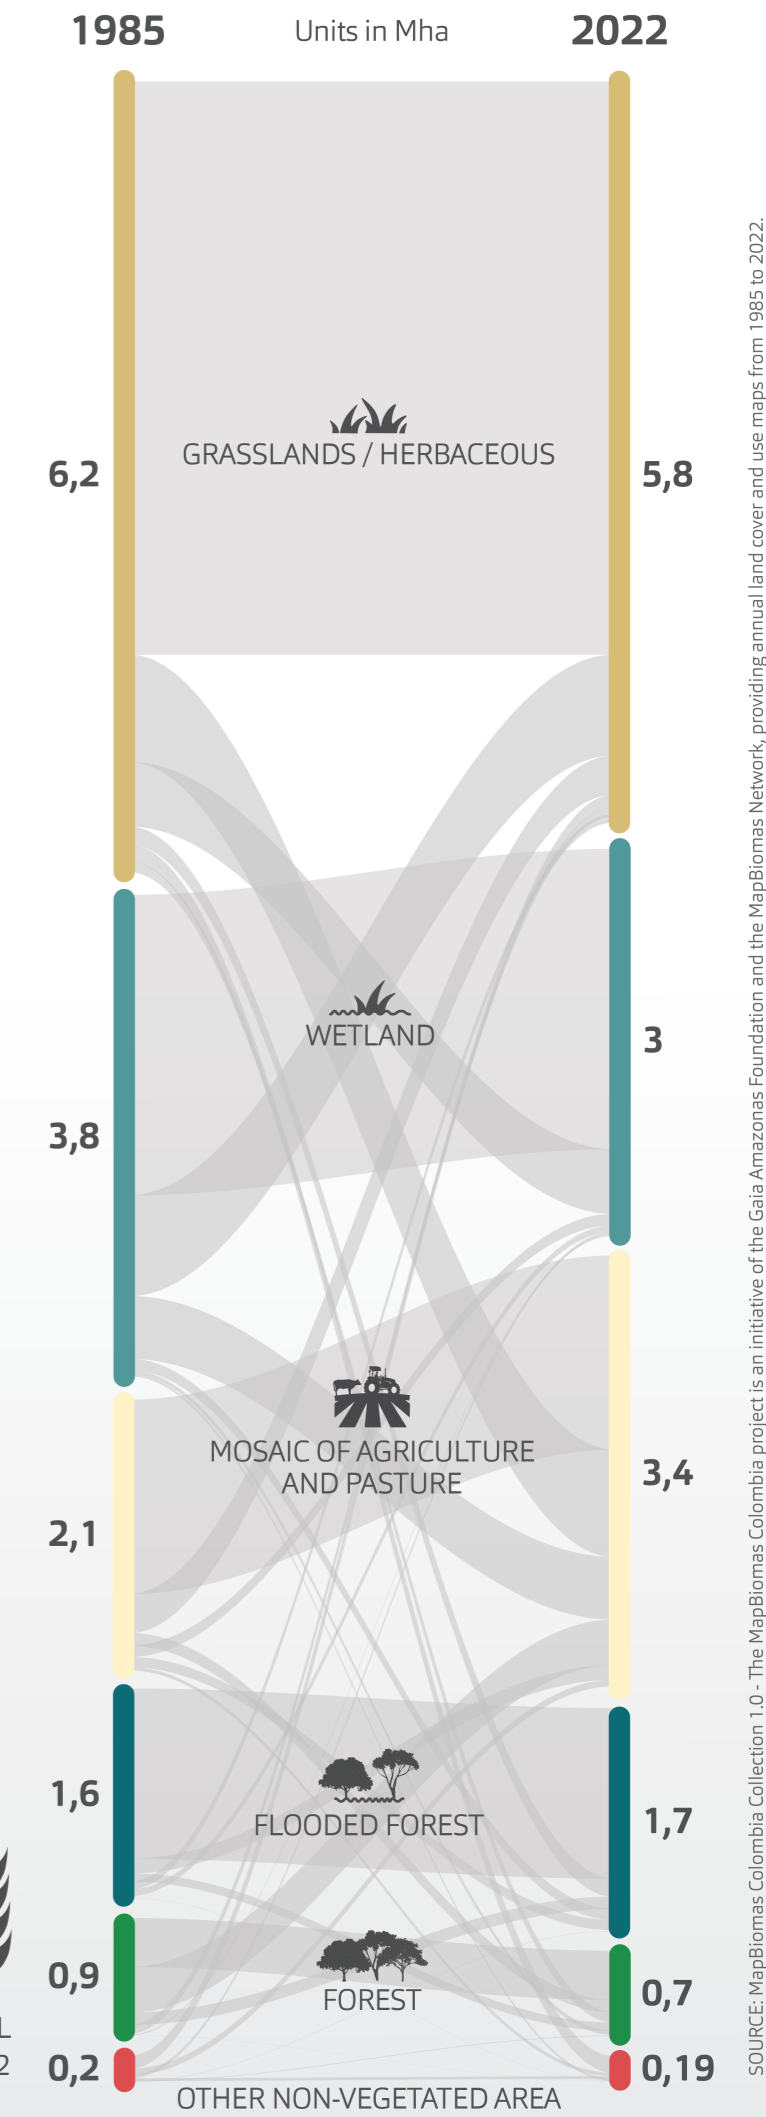

Orinoquia

Annual land cover and land use dynamics (1985-2022)

10,9%

1,4 MHA IN NET LOSS OF NATURAL VEGETATION BETWEEN 1985 AND 2022

Net Loss: Indicates the balance between loss/deforestation and gain/regeneration over the period

SOURCE: MapBiomas Colombia Collection 1.0 - The MapBiomas Colombia project is an initiative of the Gaia Amazonas Foundation and the MapBiomas Network, providing annual land cover and use maps from 1985 to 2022.